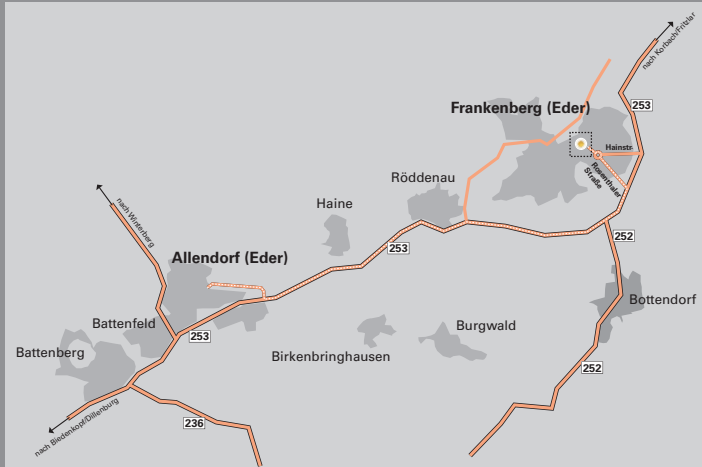

Directions to the Hotel "Die Sonne Frankenberg"

Hotel "Die Sonne Frankenberg"

Marktplatz 2-4

D-35066 Frankenberg

Phone: +49 (0) 6451 75-00

Fax: +49 (0) 6451 75-0500

E-Mail: info@sonne-frankenberg.de