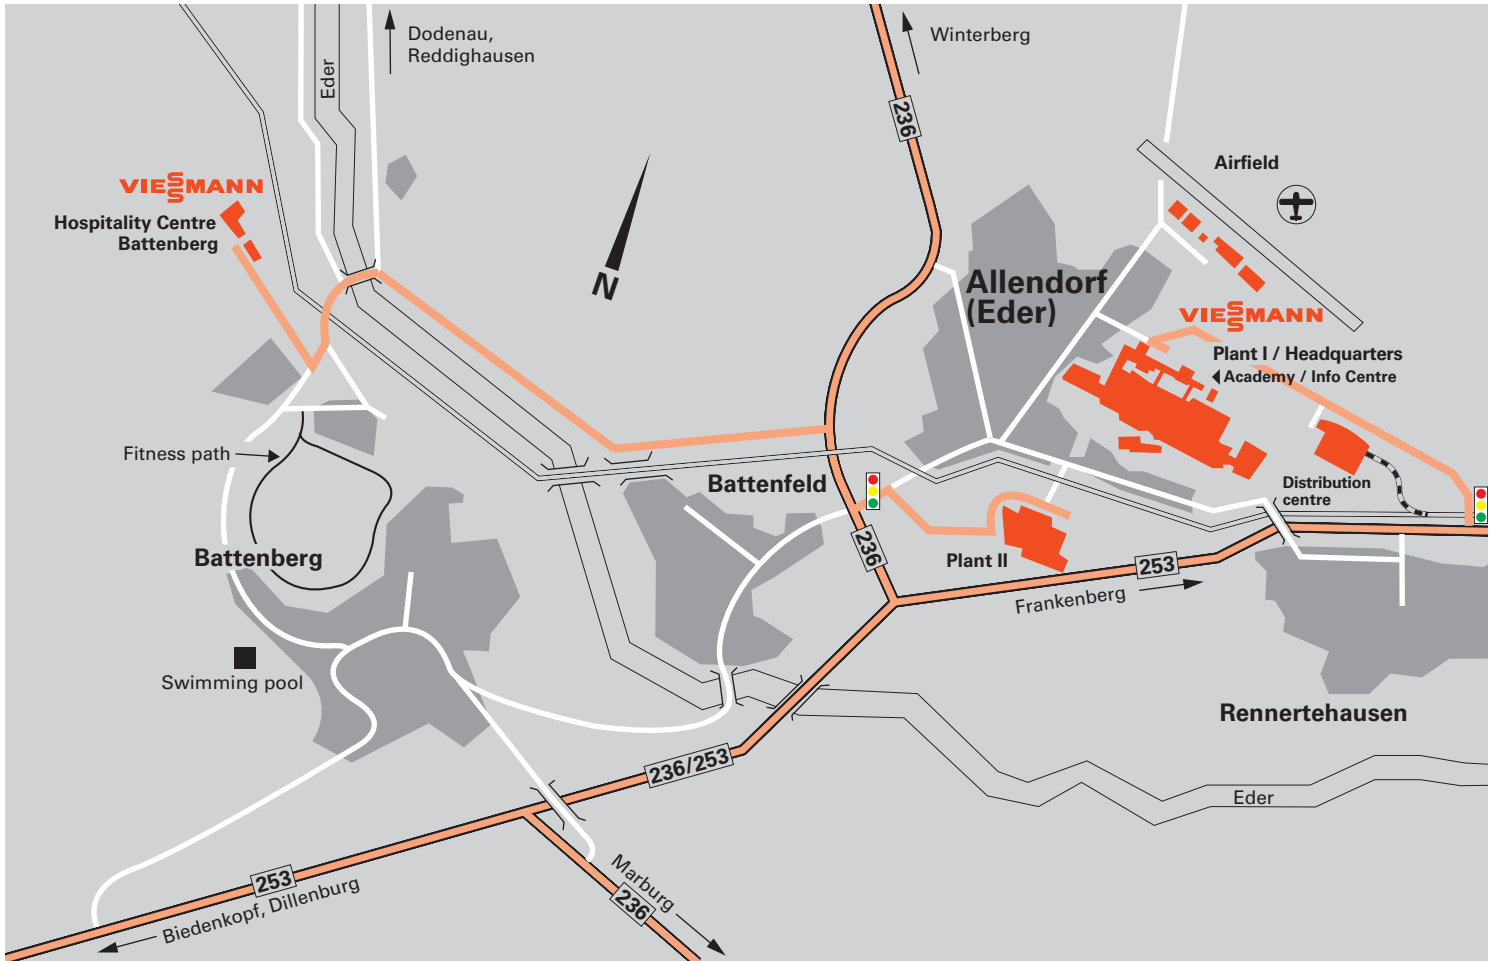

**arriving from
Frankfurt**

Frankfurter junction - A 5 - Gambacher junction -
A 45 - Gießener Südkreuz / junction south -
A 485 - B 3 - Marburg (Lahn) B 252 -
Münchhausen - B 236 - Allendorf (Eder)

**arriving from
Köln/Düsseldorf**

A 4 - or B 55 - motorway junction Olpe -
A 45 - Dillenburg B 253 - Biedenkopf -
Allendorf (Eder)

**arriving from
Dortmund**

A 1 motorway junction Kamen -
motorway junction Dortmund/Unna - A 44 -
motorway junction Werl - A 445 - Bestwig B 7
Olsberg B 480 - Winterberg B 236 -
Hallenberg - Allendorf (Eder)

Frankfurt (Main)

130 km

Gießen

65 km

Hannover

230 km

Kassel

86 km

Köln

185 km

Marburg (Lahn)

33 km

Paderborn

110 km

Viessmann production plants and the training and Info Centre of the Viessmann Academy

Viessmann Hospitality Centre "Haus am Eisenberg"